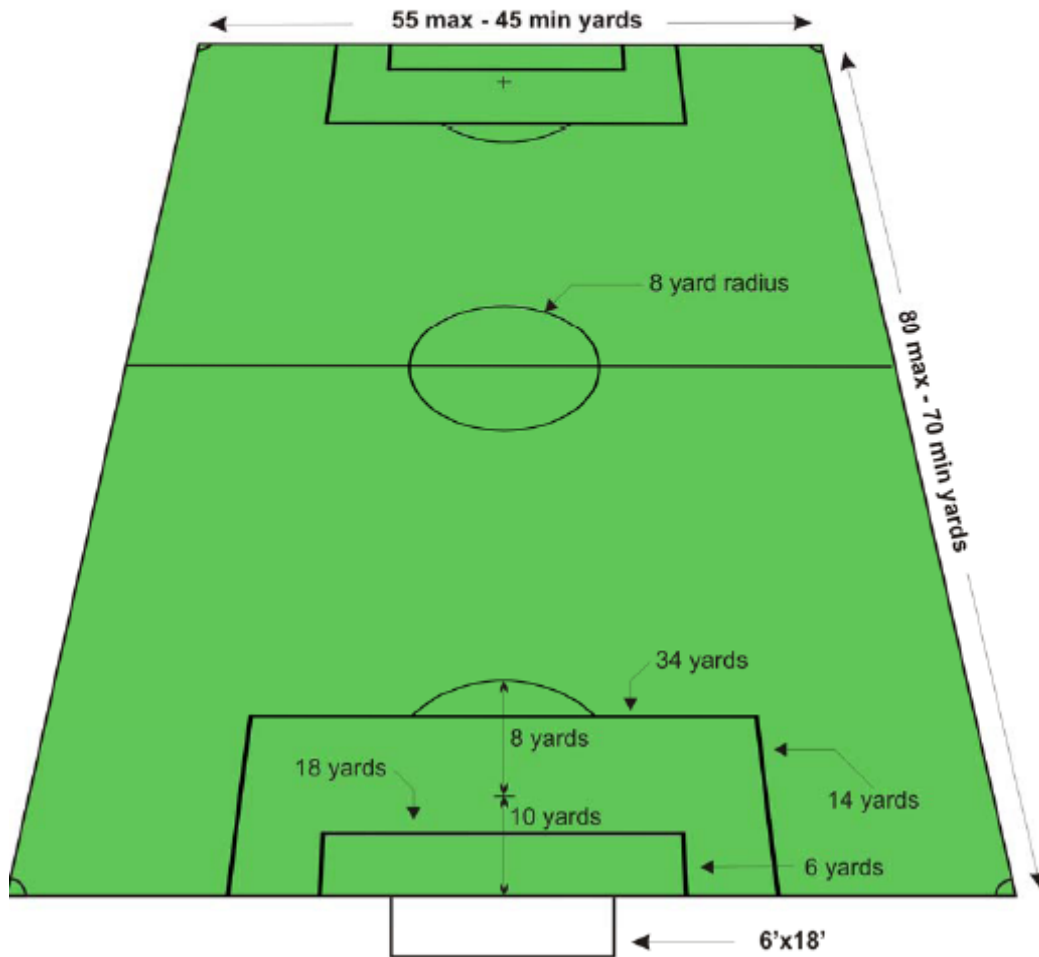

High School Football

Goal Posts:
Width: 23' 4" (High school)
 18' 6" (College)
Uprights: 20' high
Base: 10' high

College Football

Source: Sports Turf Managers Association (www.STMA.org)

Professional Football

Soccer

Source: Sports Turf Managers Association (www.STMA.org)

Suggested Set-up for 8v8 Fields

Source: Sports Turf Managers Association (www.STMA.org)