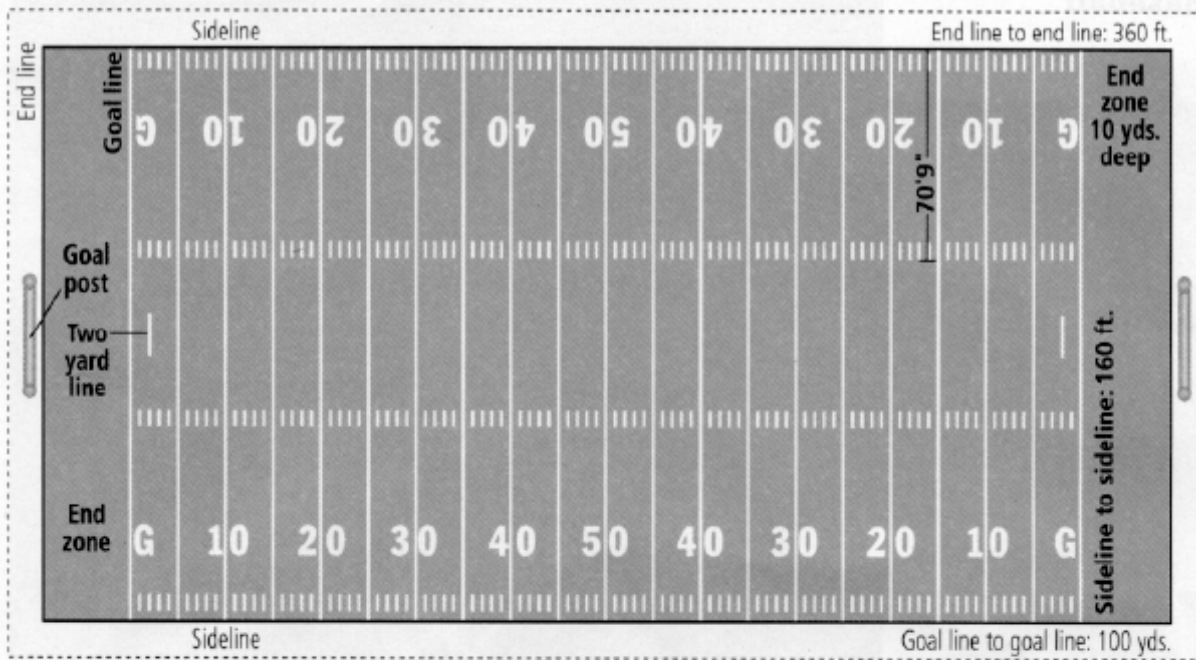

High School Football

Goal Posts:
Width: 23' 4" (High school)
 18' 6" (College)
Uprights: 20' high
Base: 10' high

College Football

Source: Sports Turf Managers Association (www.STMA.org)

Professional Football

Soccer

Source: Sports Turf Managers Association (www.STMA.org)

Suggested Set-up for 8v8 Fields

Source: Sports Turf Managers Association (www.STMA.org)