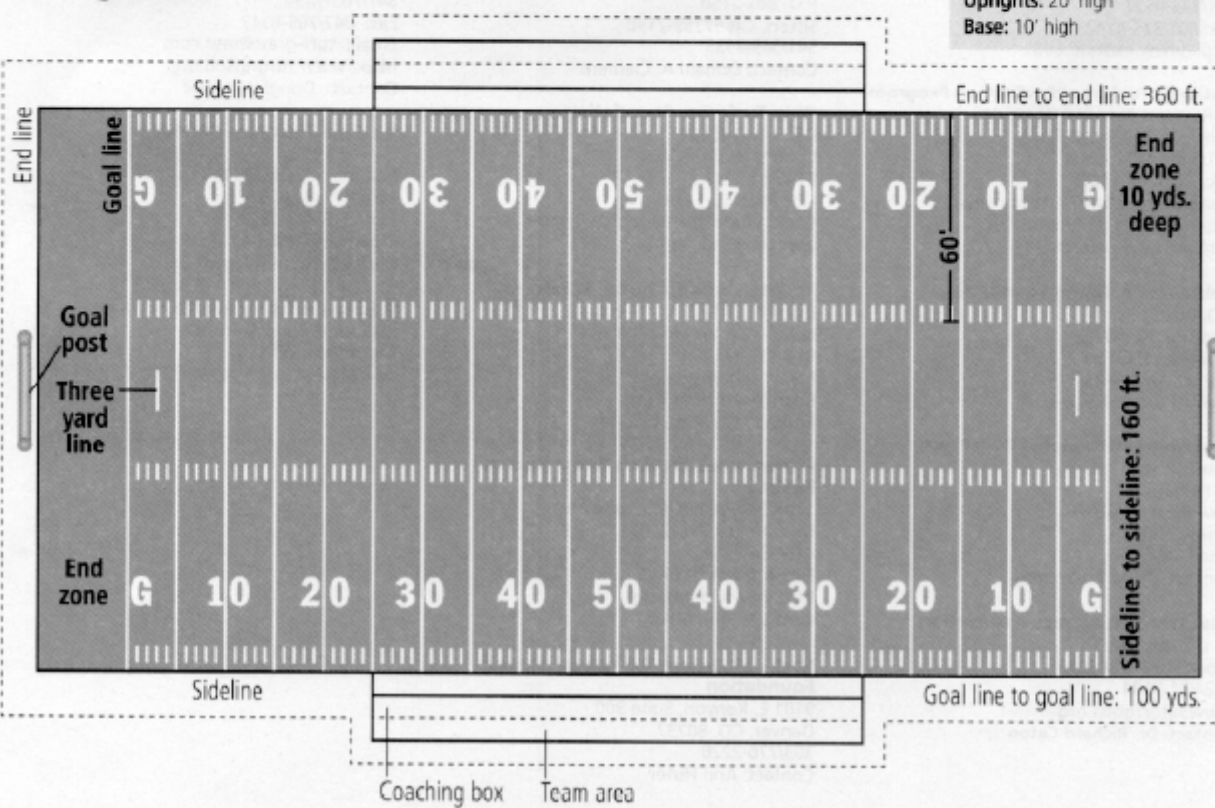

High School Football

Goal Posts:
Width: 23' 4" (High school)
 18' 6" (College)
Uprights: 20' high
Base: 10' high

College Football

Source: Sports Turf Managers Association (www.STMA.org)

Professional Football

Soccer

Source: Sports Turf Managers Association (www.STMA.org)

Suggested Set-up for 8v8 Fields

Source: Sports Turf Managers Association (www.STMA.org)