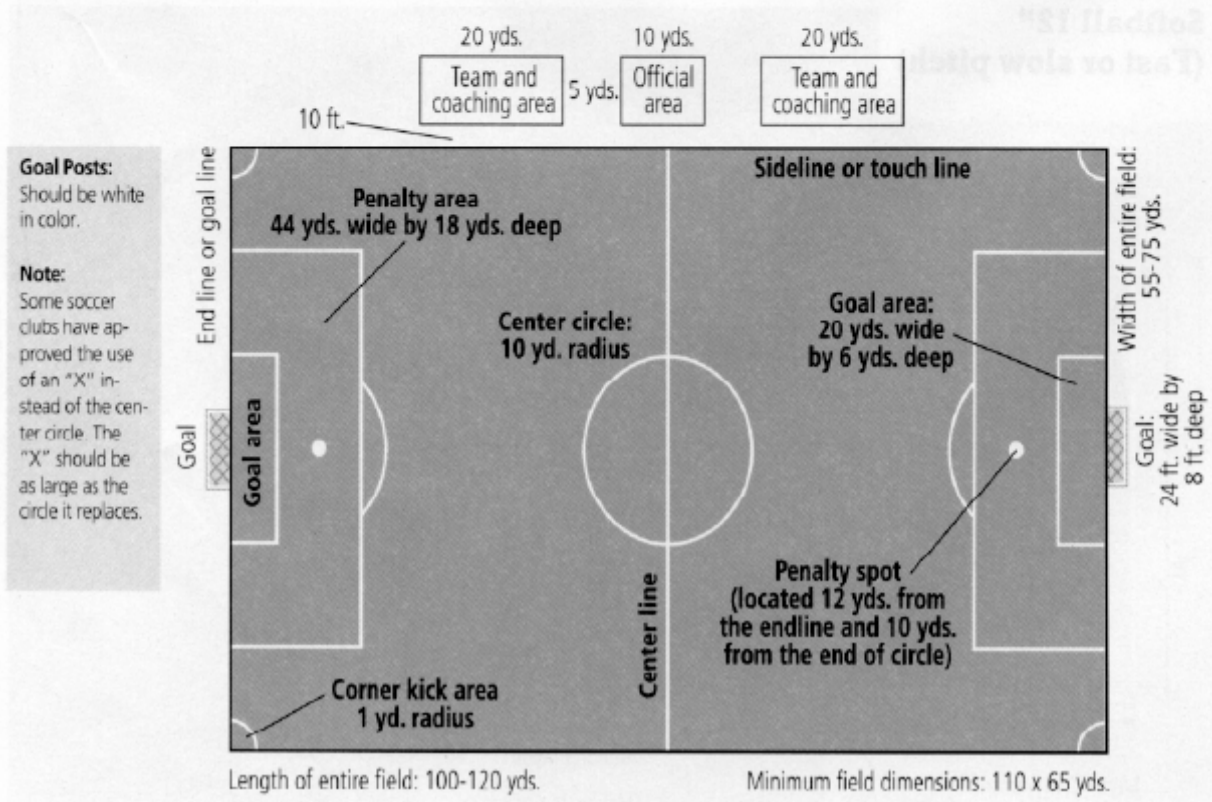

High School Football

Goal Posts:
Width: 23' 4" (High school)
 18' 6" (College)
Uprights: 20' high
Base: 10' high

College Football

Source: Sports Turf Managers Association (www.STMA.org)

Professional Football

Soccer

Source: Sports Turf Managers Association (www.STMA.org)

Suggested Set-up for 8v8 Fields

Source: Sports Turf Managers Association (www.STMA.org)