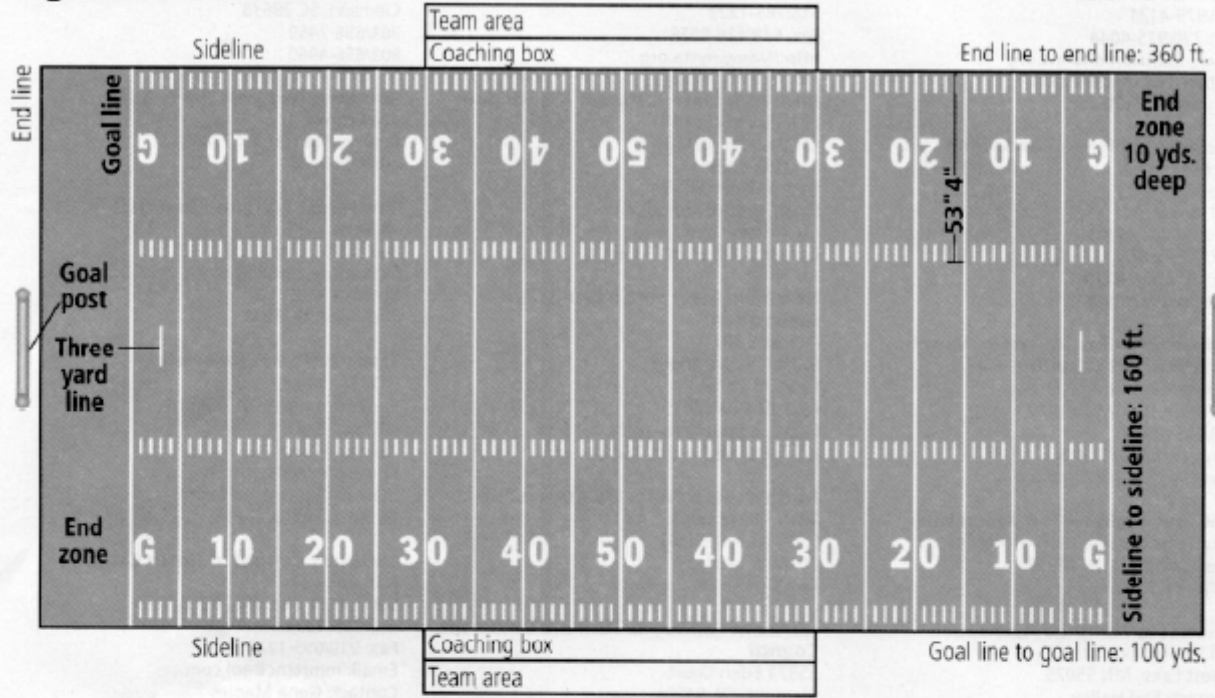

High School Football

Goal Posts:
Width: 23' 4" (High school)
 18' 6" (College)
Uprights: 20' high
Base: 10' high

College Football

Source: Sports Turf Managers Association (www.STMA.org)

Professional Football

Soccer

Source: Sports Turf Managers Association (www.STMA.org)

Suggested Set-up for 8v8 Fields

Source: Sports Turf Managers Association (www.STMA.org)